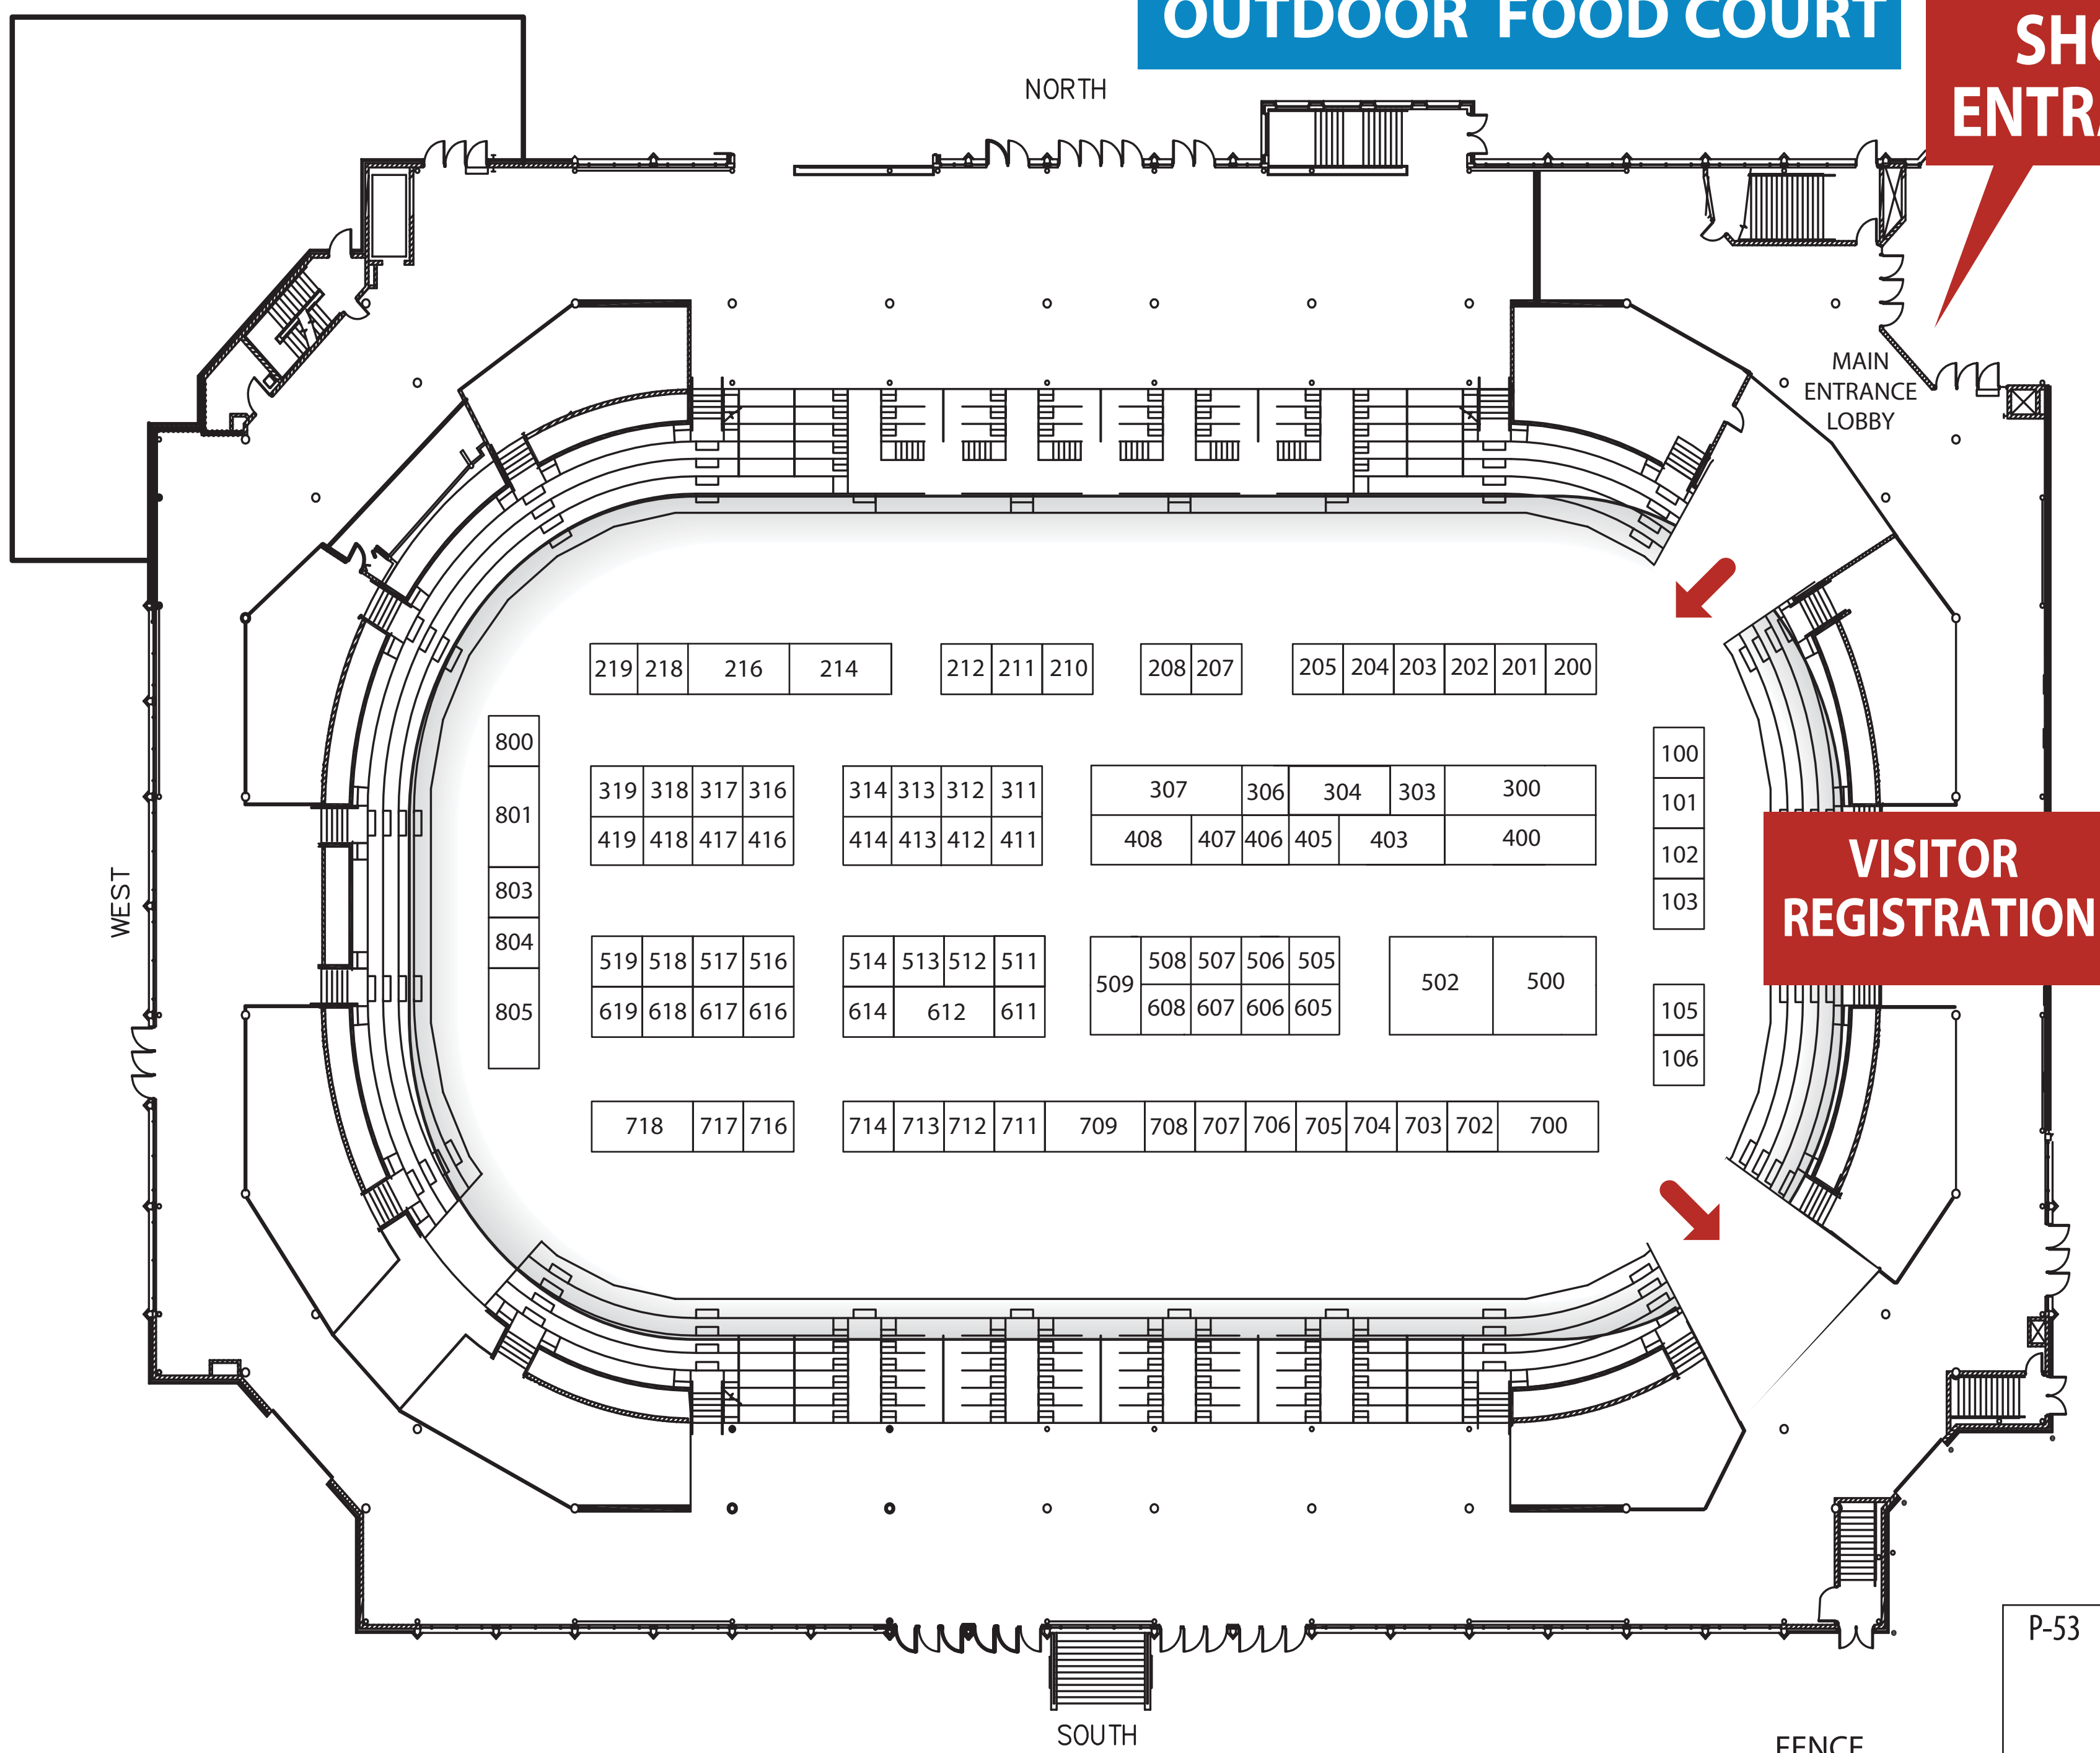

## SITE PLAN

**Friday, May 23, 2025**

9:00 am - 5:00 pm

**Saturday, May 24, 2025**

9:00 am - 4:00 pm

18 AVE

### OUTDOOR FOOD COURT

SHOW ENTRANCE

VISITOR REGISTRATION

CN CENTRE

WASHROOMS

FOOD SERVICE

MAIN STREET

### GRASS LOT

PARKING

### SOUTH LOT