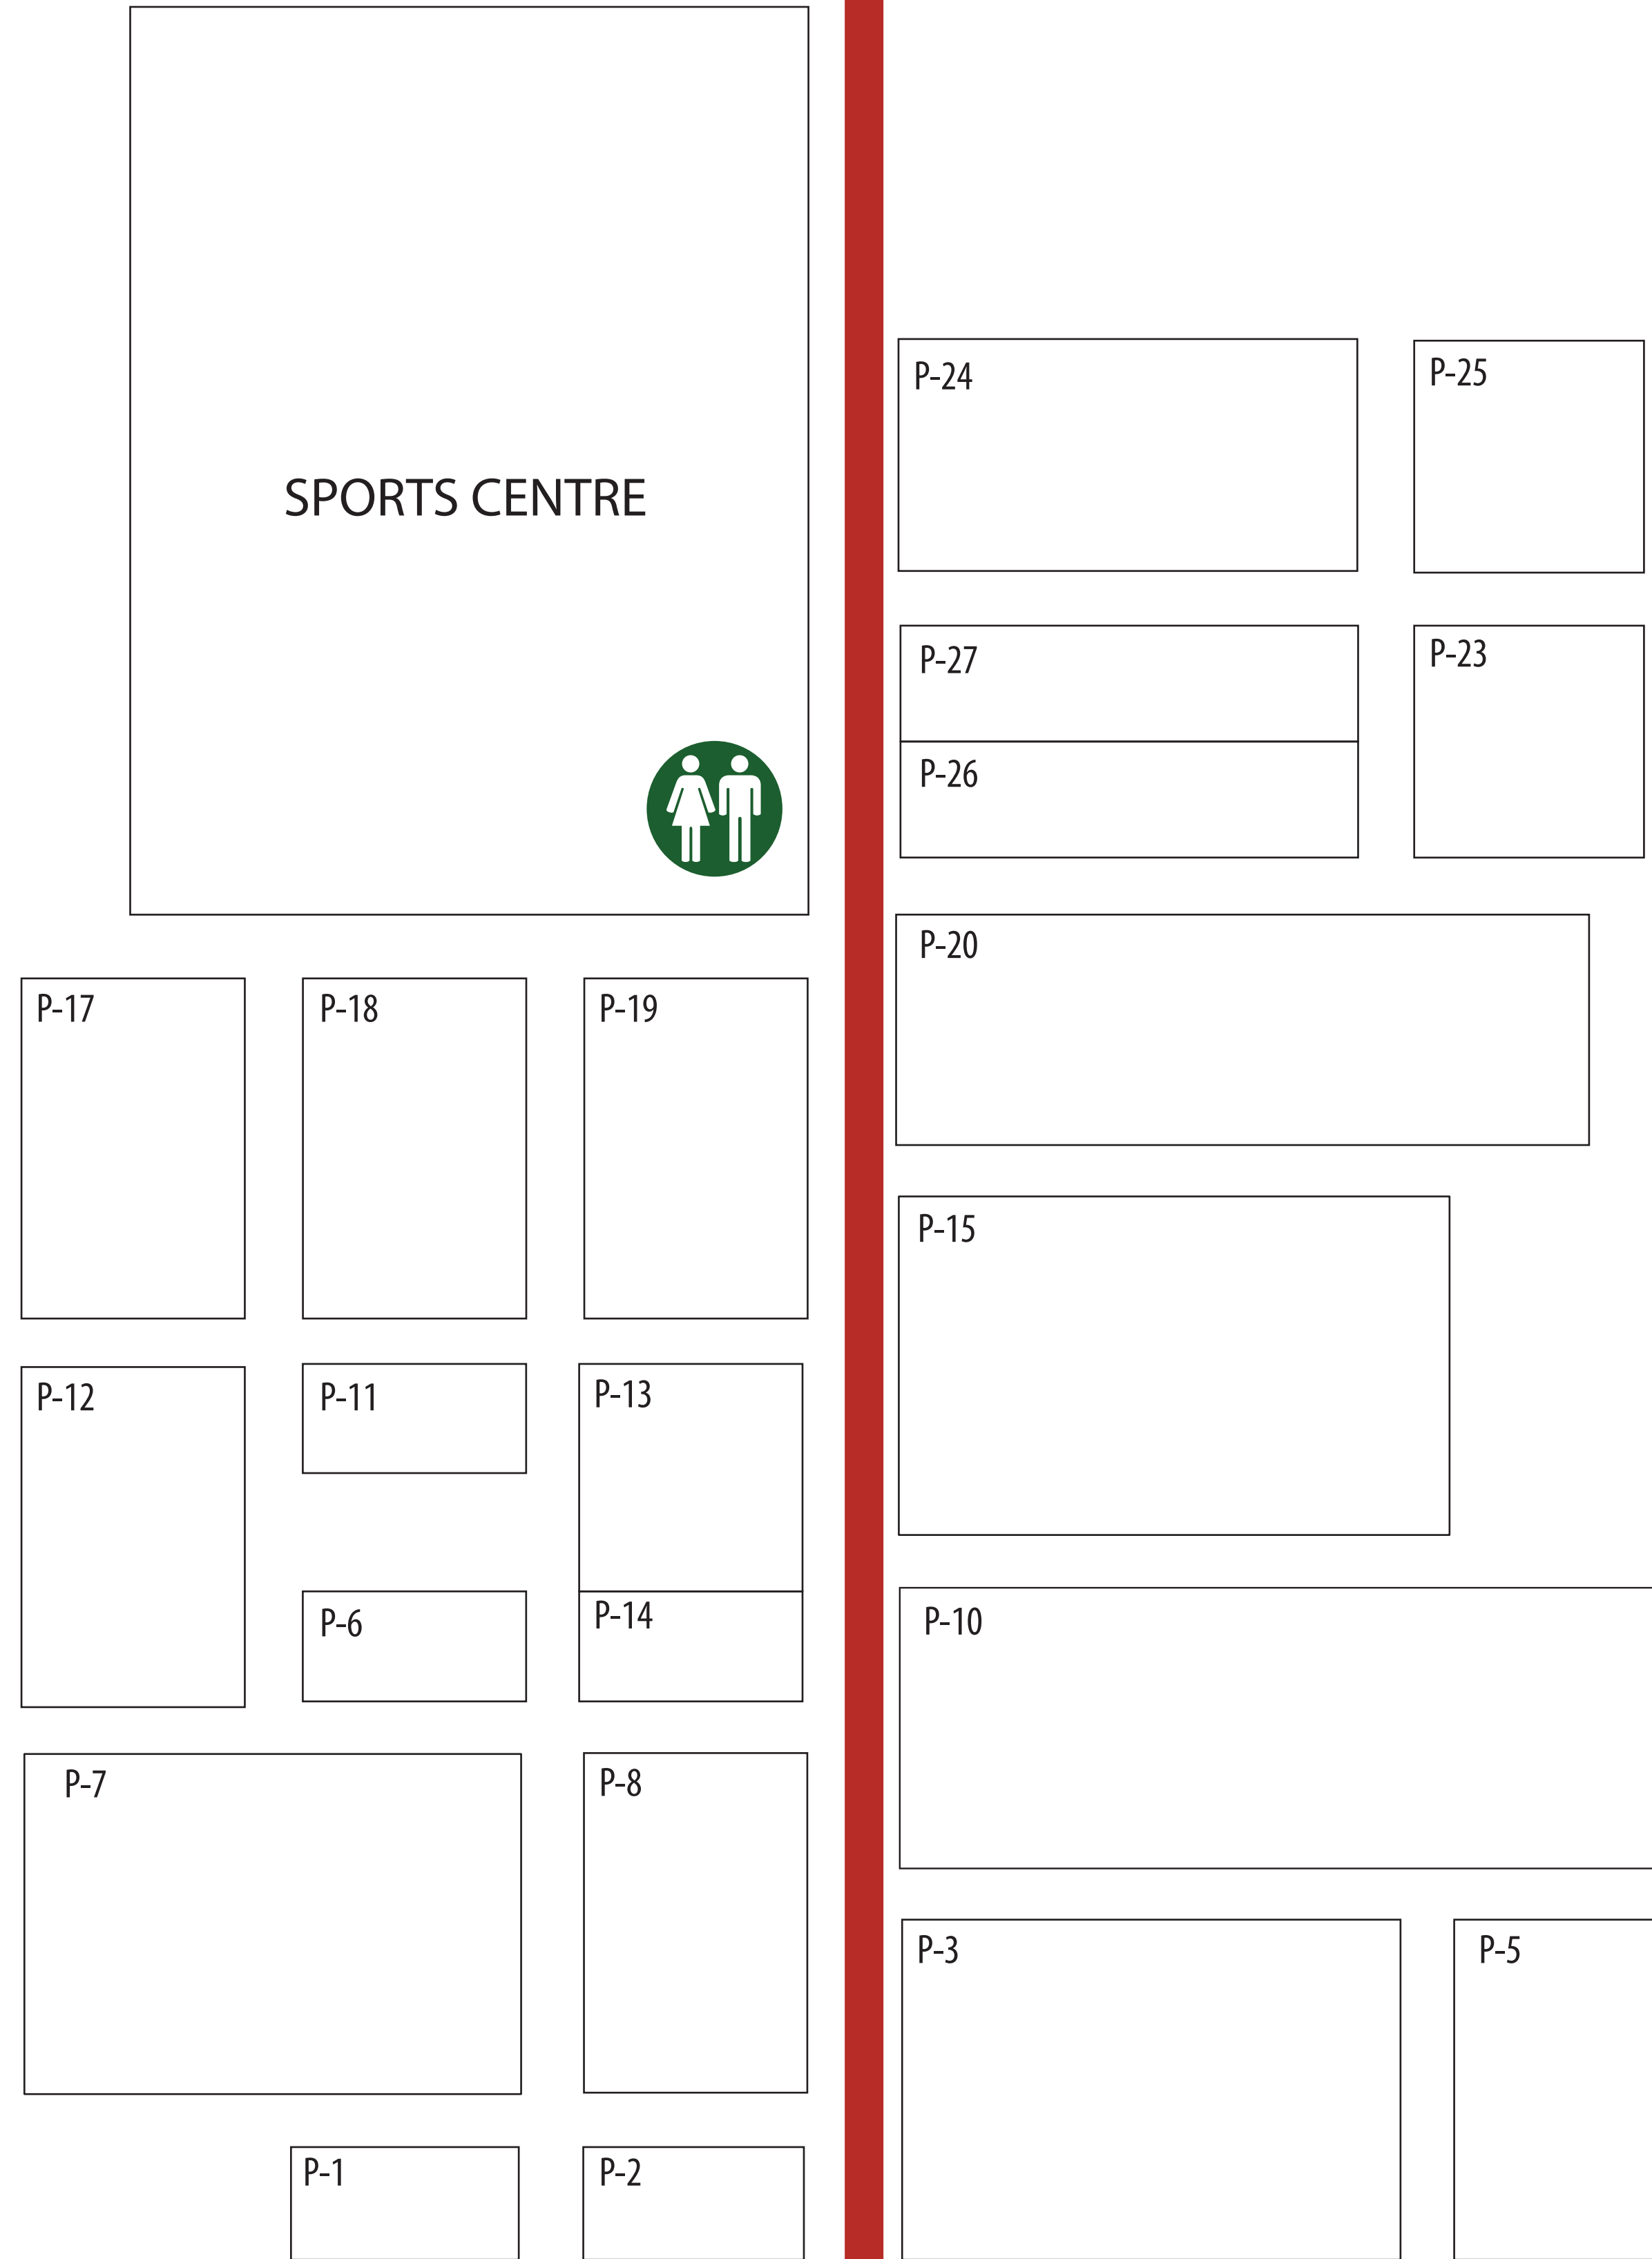

## SITE PLAN

**Friday, May 23, 2025**

9:00 am - 5:00 pm

**Saturday, May 24, 2025**

9:00 am - 4:00 pm

18 AVE

### NORTH LOT

PARKING

KELLER STREET

### OUTDOOR FOOD COURT

SHOW ENTRANCE

VISITOR REGISTRATION

CN CENTRE

WASHROOMS

FOOD SERVICE

MAIN STREET

### SOUTH LOT