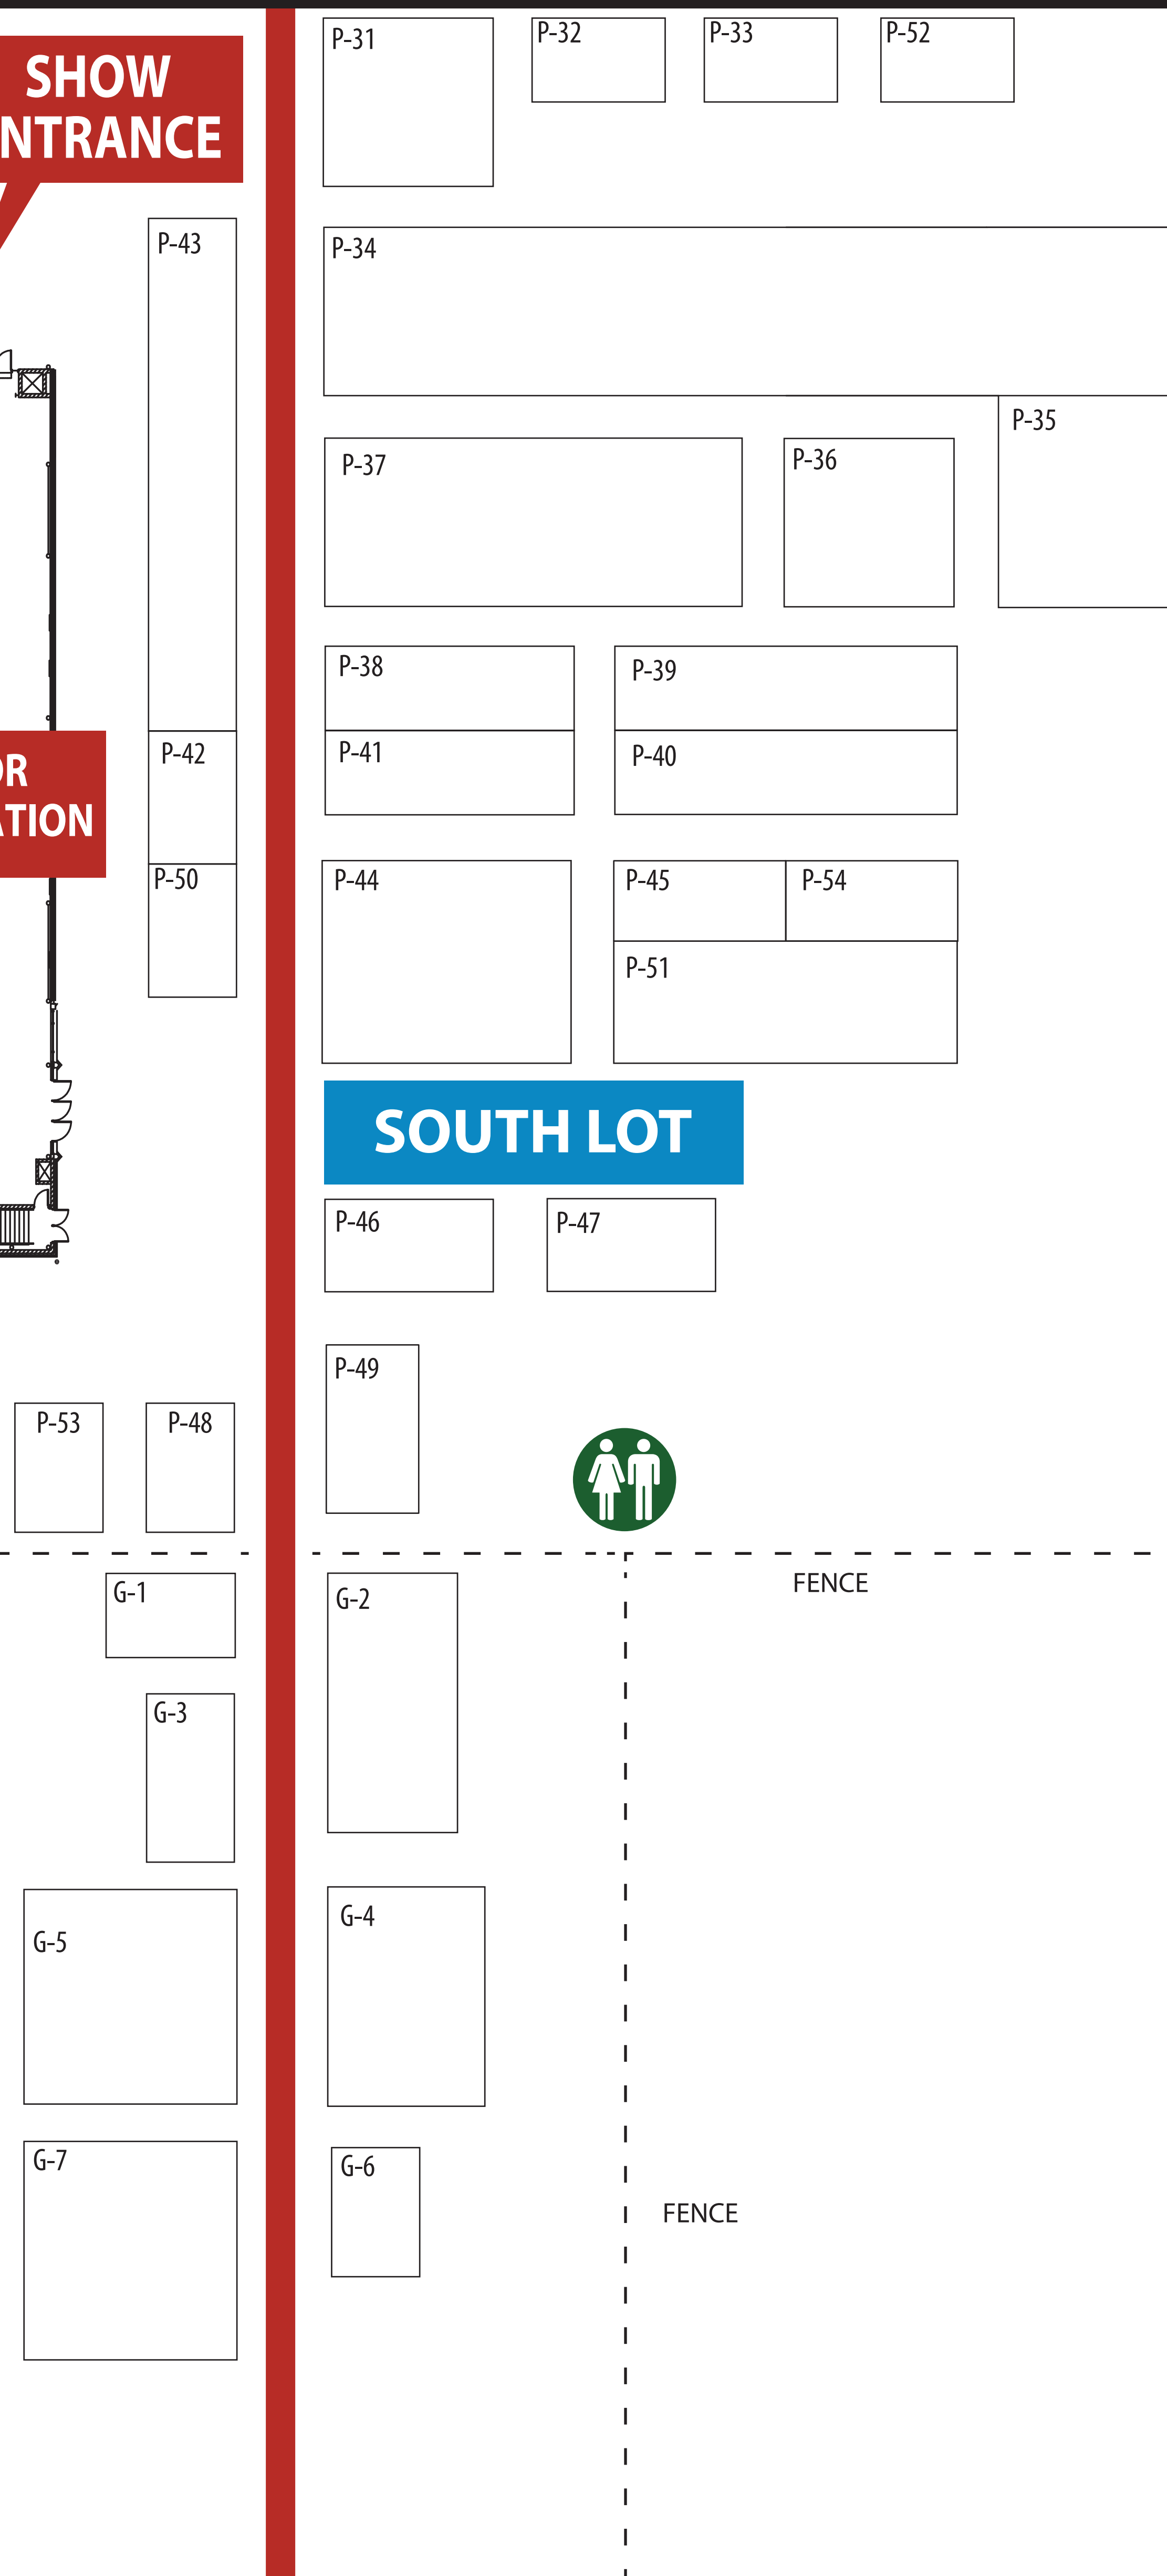

CANADA NORTH RESOURCES

• Forestry • Heavy Construction
• Project Infrastructure
THE EQUIPMENT TO GET THE JOBS DONE

EXPO

CN CENTRE • Prince George, British Columbia

SITE PLAN

Friday, May 23, 2025

9:00 am - 5:00 pm

Saturday, May 24, 2025

9:00 am - 4:00 pm

18 AVE

NORTH LOT

PARKING

KELLER STREET

OUTDOOR FOOD COURT

SHOW ENTRANCE

VISITOR REGISTRATION

CN CENTRE

WASHROOMS

FOOD SERVICE

MAIN STREET

GRASS LOT

PARKING

SOUTH LOT